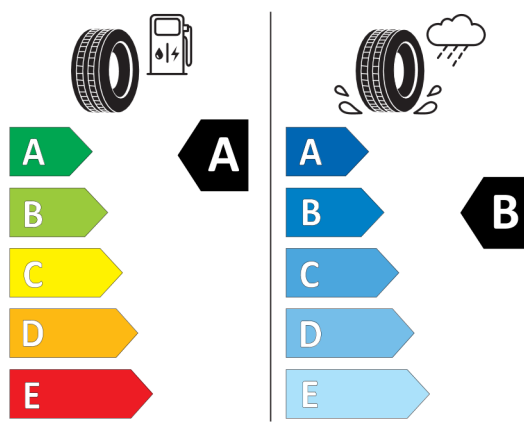

2020/740

<https://eprel.ec.europa.eu/qr/382544>

Goodyear 530042

GOODYEAR 547965

245/45R18 100 Y XL C1

2020/740

<https://eprel.ec.europa.eu/qr/530042>