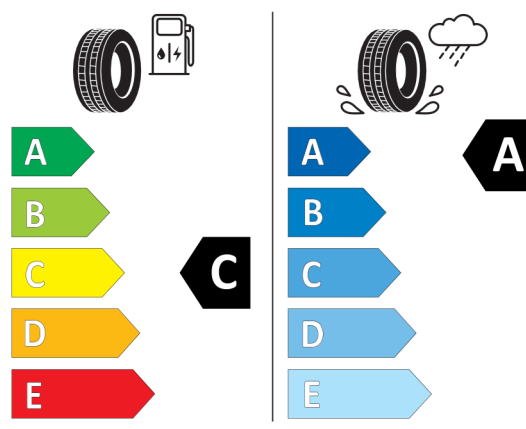

Goodyear 530041

GOODYEAR 547964

275/30R20 97 Y XL C1

2020/740

<https://eprel.ec.europa.eu/qr/530041>