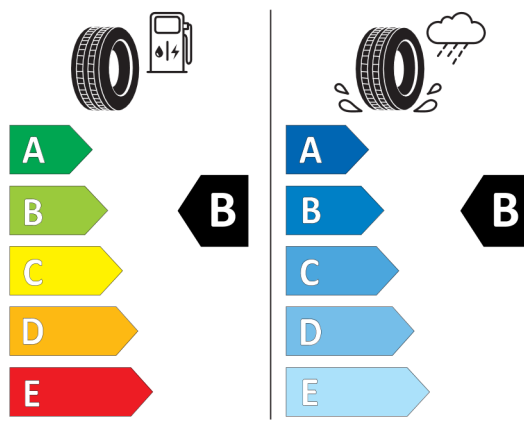

Bridgestone 382651

BRIDGESTONE 9830

255/35 R19 96 Y XL C1

2020/740

<https://eprel.ec.europa.eu/qr/382651>