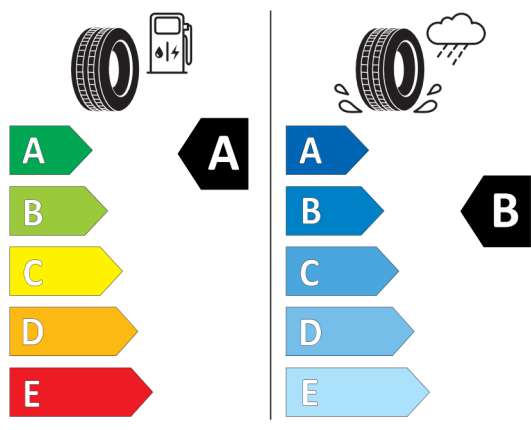

205/45R17 88 W XL C1

2020/740

<https://eprel.ec.europa.eu/qr/595910>

529942

GOODYEAR 546524

205/45R17 88 W XL C1

2020/740

<https://eprel.ec.europa.eu/qr/529942>