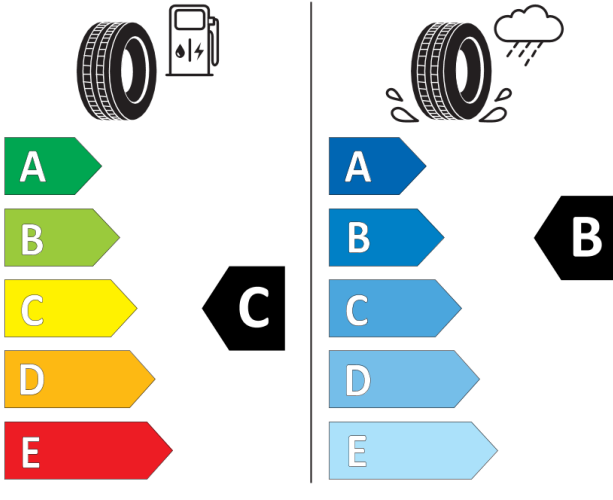

2020/740

Hankook

1021898

205/60R16 92 H

C1

GOODYEAR

546884

195/55R16 91 V XL