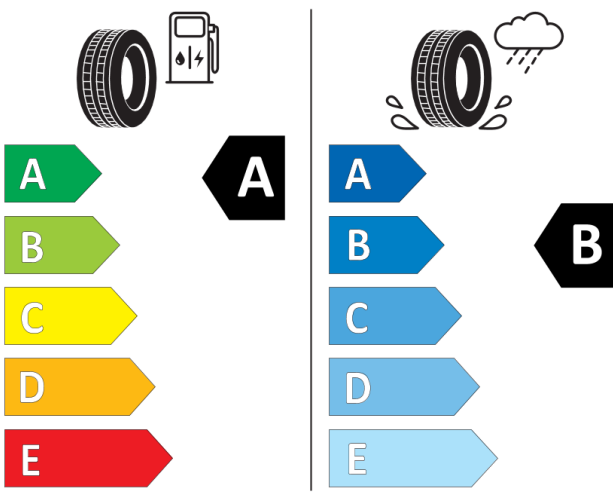

GOODYEAR

546884

195/55R16 91 V XL

C1