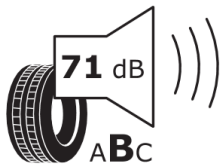

2020/740

BRIDGESTONE

13946

195/55 R16 91 V XL

C1

2020/740

PIRELLI

27613