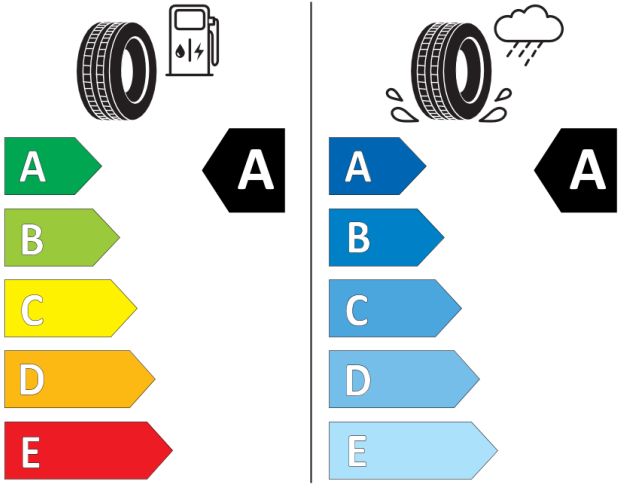

2020/740

BRIDGESTONE

13946

195/55 R16 91 V XL

C1

2020/740

PIRELLI

27613