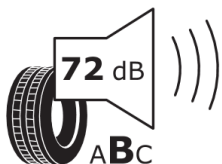

PIRELLI

27613

215/45R17 91 W XL

C1

2020/740