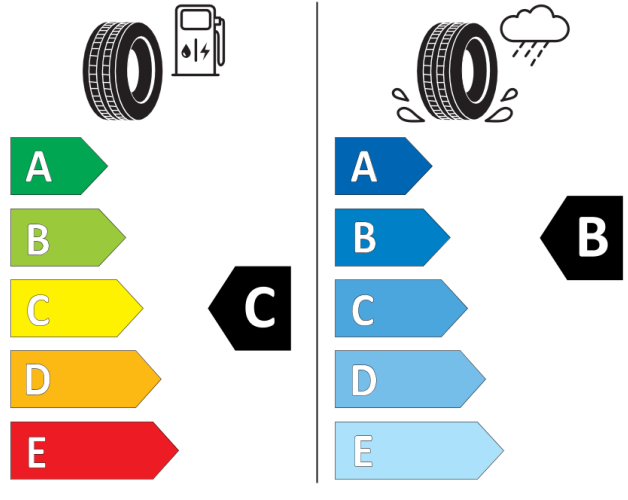

Giti Tire

A2813

185/70R14 88 H

C1

2020/740