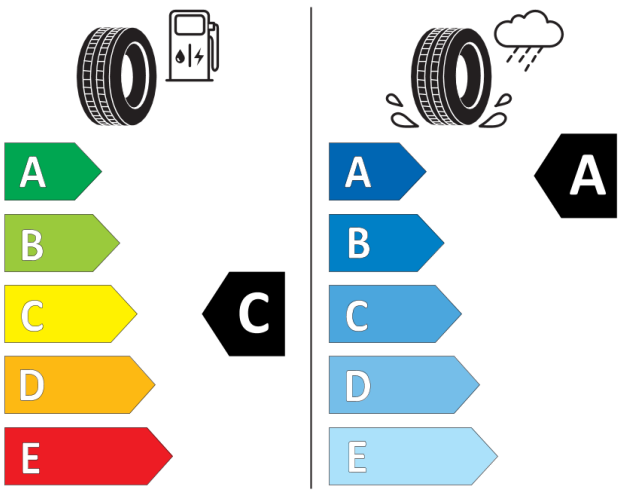

PIRELLI

27613

215/45R17 91 W XL

C1

2020/740