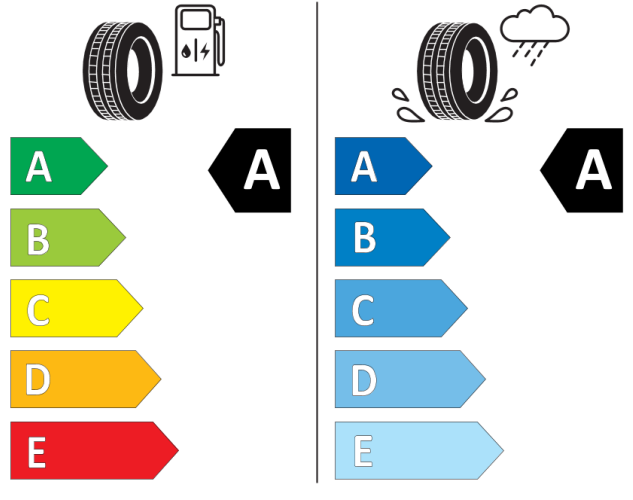

Continental 0358474

185/65 R 15 88 H C1

2020/740