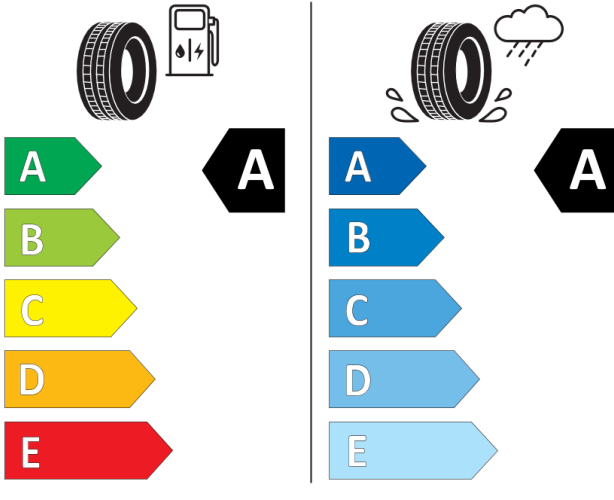

2020/740

Continental

0358154

205/60 R 16 92 V

C1

2020/740

Giti Tire

A2813