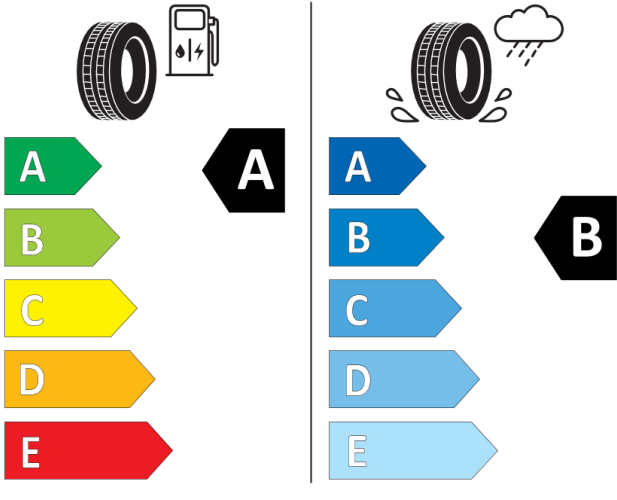

GOODYEAR

546612

205/55R17 91 V

C1

2020/740

Continental 0311061

185/65 R 15 88 H C1

2020/740