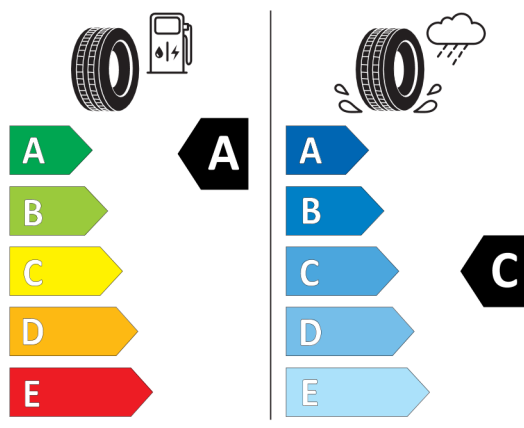

2020/740

<https://eprel.ec.europa.eu/qr/381942>

381943

BRIDGESTONE 19744

225/60 R18 104 W XL C1