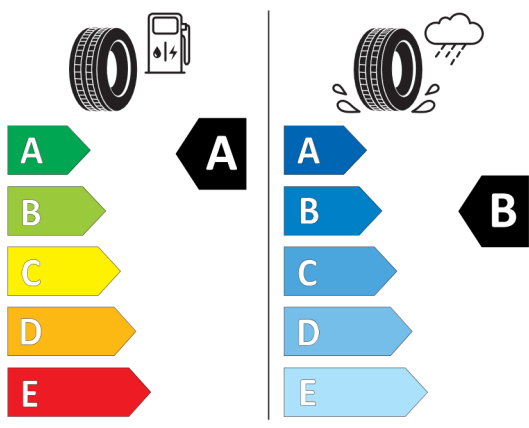

225/60R18 104 W XL C1

2020/740

<https://eprel.ec.europa.eu/qr/596076>

381942

BRIDGESTONE 18968

225/60 R18 104 W XL C1

2020/740

<https://eprel.ec.europa.eu/qr/381942>