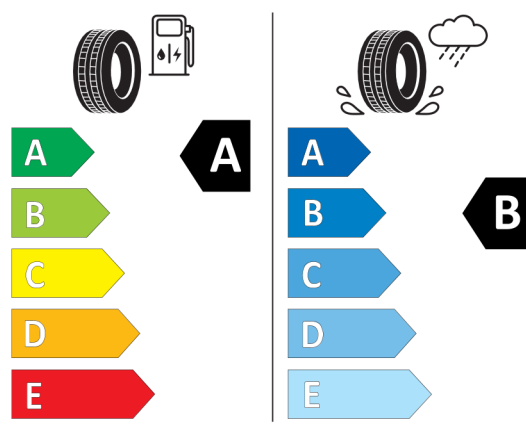

2020/740

<https://eprel.ec.europa.eu/qr/908397>

381385

BRIDGESTONE 10742

225/40 R18 92 Y XL C1