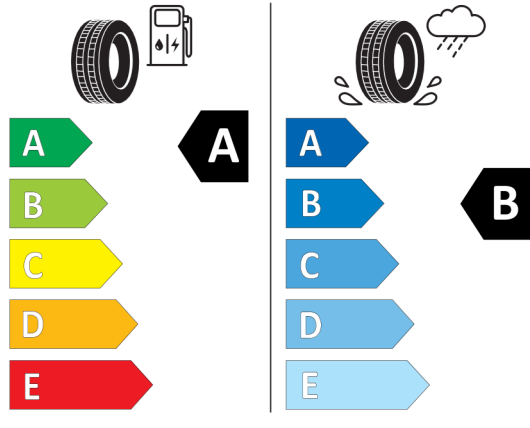

2020/740

<https://eprel.ec.europa.eu/qr/596808>

502774

Bridgestone

21880

285/40 R20 108 Y XL

C1

<https://eprel.ec.europa.eu/qr/502774>