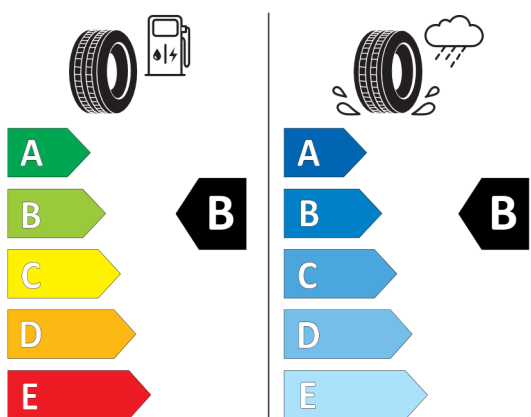

### Bridgestone

BRIDGESTONE

13668

275/45 R20 110 Y XL

C1

2020/740

<https://eprel.ec.europa.eu/qr/383260>