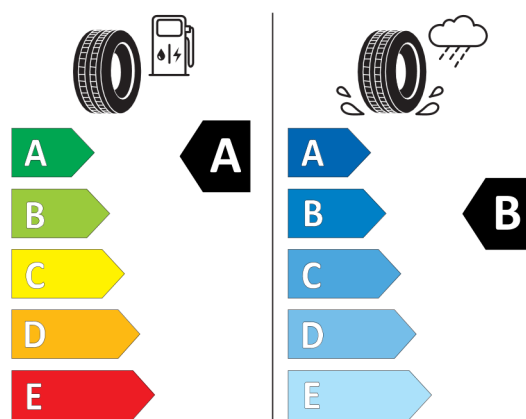

<https://eprel.ec.europa.eu/qr/411531>

Bridgestone

BRIDGESTONE

9851

225/45 R17 94 Y XL

C1

2020/740

<https://eprel.ec.europa.eu/qr/381490>