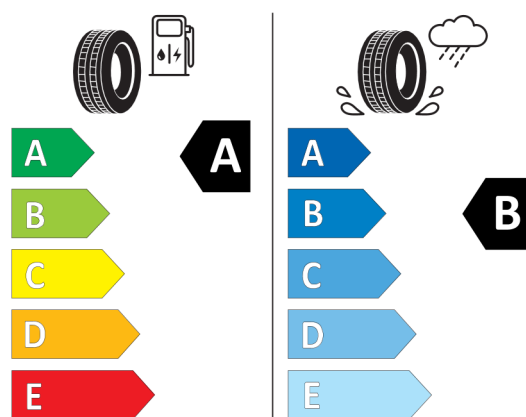

Continental

Continental

0358488

245/45 R 18 100 Y XL

C1

2020/740

<https://eprel.ec.europa.eu/qr/482889>