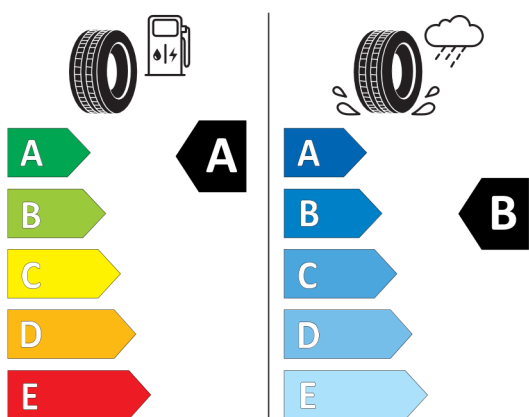

Bridgestone

BRIDGESTONE

9911

245/45 R18 100 Y XL

C1

2020/740

<https://eprel.ec.europa.eu/qr/382544>

Continental