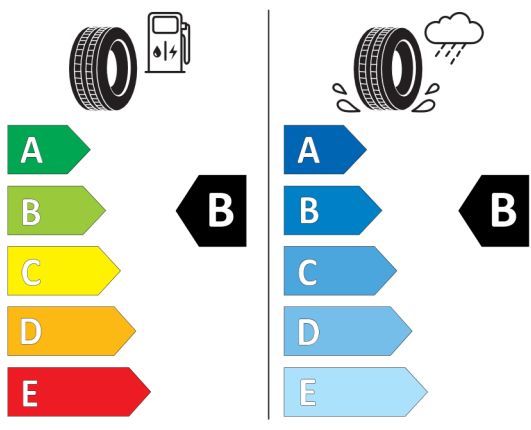

2020/740

<https://eprel.ec.europa.eu/qr/595518>

Bridgestone

BRIDGESTONE

9828

225/40 R19 93 Y XL

C1

2020/740