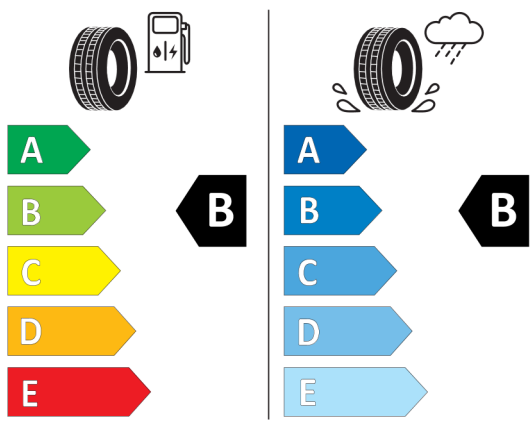

Bridgestone 382651

BRIDGESTONE 9830

255/35 R19 96 Y XL C1

2020/740

<https://eprel.ec.europa.eu/qr/382651>