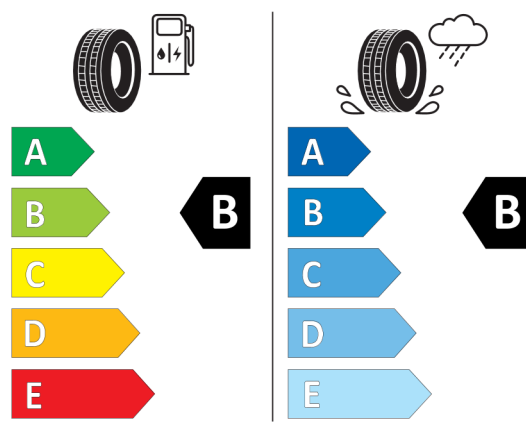

Goodyear 529635

GOODYEAR 540537

255/35R19 96 Y XL C1

2020/740

<https://eprel.ec.europa.eu/qr/529635>