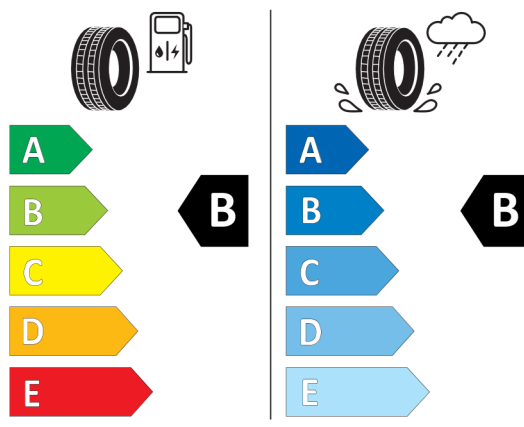

Pirelli 595517

PIRELLI 27508

255/35R19 96 Y XL C1

2020/740

<https://eprel.ec.europa.eu/qr/595517>