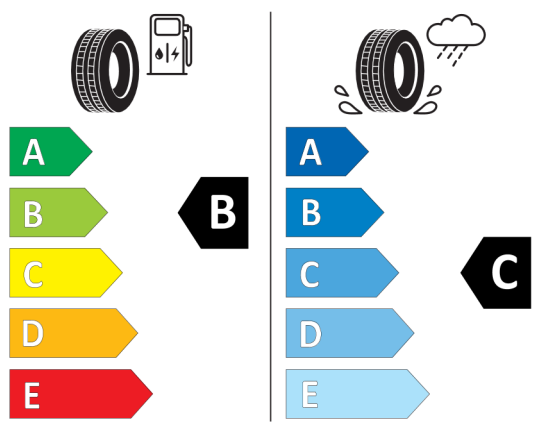

<https://eprel.ec.europa.eu/qr/595518>

Goodyear 529638

GOODYEAR 540555

225/40R19 93 Y XL C1

2020/740

<https://eprel.ec.europa.eu/qr/529638>

Goodyear 529635

GOODYEAR 540537